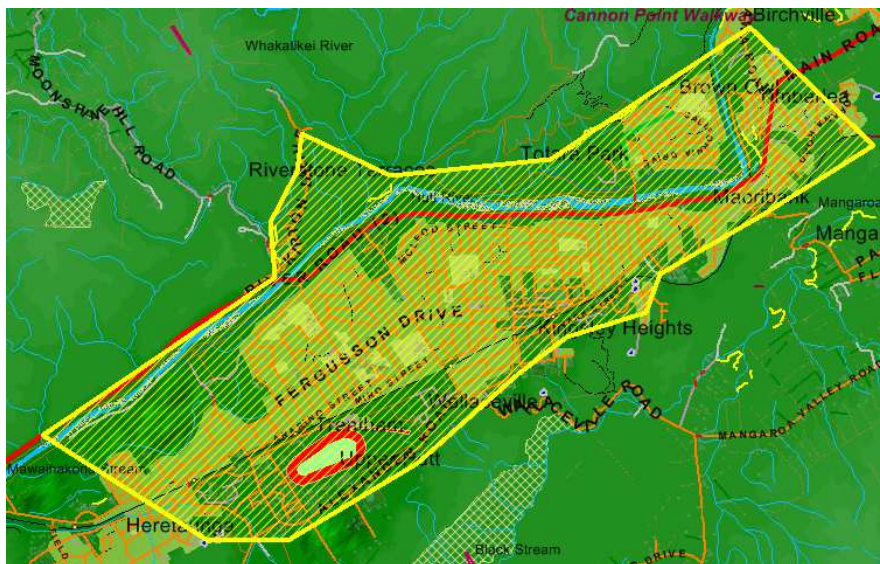

David Haynes
Managing Director